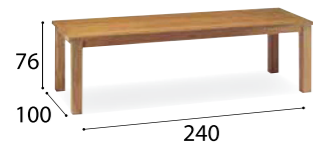

Code	Description	Weight
MM ROY MAL240W	Solid - MALIBU Table	70 kg