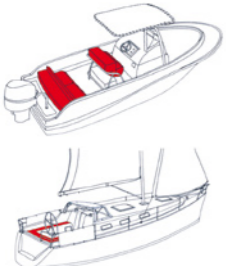

sunbrella
SUNBRELLA® CUSHIONS

■ = recommended

Code	Type	Weight	Roll Length	Width	Finish	Application
MM SNB + colour code	CUSHIONS (Solids & Stripes)	270g/m2	50 m	137 cm	Special marine treatment	• Breathability • Easy Care • Cushion, parasol, upholstery
	CUSHIONS (Braided)	280g/m2				

Colours (other colours available upon request)