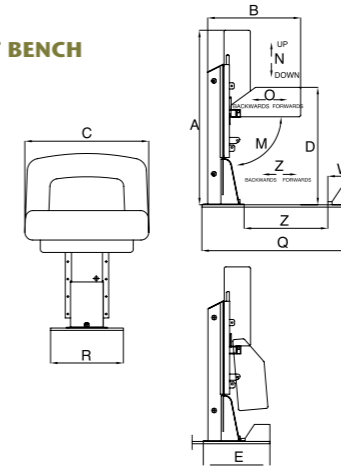

P 239 GEMINI PILOT SEAT BENCH

Code	A (mm)	B (mm)	C (mm)	D (mm)	E (mm)	M (°)
MM BSZ P239	1130+1320	600+730	800	760+960	400	~ 85
	N (mm)	O (mm)	Q (mm)	R (mm)	W (mm)	W (mm)
	190	~ 130	1000	470	187	560

- Up-down electric movement.
- Electric forward-backward sliding movement, with electronic end stop.
- Electric forward-backward sliding movement of the structure 90° electric rotation of the seat, with 90° end blocking.
- Electric power switches inserted into the arms.
- Fiberglass careening basement and stuff keeper protections.
- Coating aluminium careening base and back rest.
- Skiin covering. Besenconi standard painting colour.
- Settee, with 3 electric automatic movements for sliding, lifting and rotating.
- Comply with ABYC, and other compatible standards.
- It sits two persons.

EASY ORDERS

CUSTOMER CONTACT CENTRE

www.mansuetomarine.it

+39 0184 573346