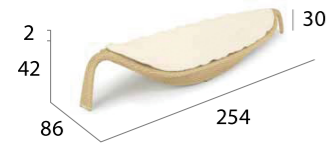

Code	Description	Weight
MM DDN 032031	Hemisphere - Footstool	10 kg

Code	Description	Weight
MM DDN 032015	Hemisphere - 3-seater	25,5 kg

Code	Description	Weight
MM DDN 032031	Hemisphere - Coffee table ø 120 cm	17 kg

Code	Description	Weight
MM DDN 032036	Hemisphere - Coffee table ø 100 cm	19,5 kg

Code	Description	Weight
MM DDN 032034	Hemisphere - Side table ø 72 cm	11 kg

DEDON®

LEAF COLLECTION

- 004 seagrass 
- 018 java 

 Special padded towel in the design of a "leaf"

Code	Description	Weight
MM DDN 035018	Leaf - Beach chair XS	15 kg

Code	Description	Weight
MM DDN 035024	Leaf - Beach chair XXL	25 kg

Code	Description	Weight
MM DDN 035033	Leaf - Side table	4 kg