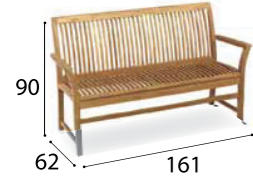

Code	Description	Weight
MM DDN 027015	Barcelona - 3-seater	18 kg

Code	Description	Weight
MM DDN 027001	Barcelona - Armchair	7 kg

Code	Description	Weight
MM DDN 227280	Barcelona - Dining table 150 x 150 cm	49 kg

Category A
Plain colour
Man-made LEATHER

Category B
Plain colour
SILK

Category B
Plain colour
TWEED

Category B
Plain colour
CURL

Royal Botania®

SOLID COLLECTION

Code	Description	Weight
MM ROY DEL47	Solid - DEL REY Chair	7 kg

Code	Description	Weight
MM ROY DEL55	Solid - DEL REY Chair	8,5 kg

Code	Description	Weight
MM ROY DEL60	Solid - DEL REY Chair	11 kg

Code	Description	Weight
MM ROY DEL51	Solid - DEL REY Table	5 kg

Code	Description	Weight
MM ROY HER47	Solid - HERITAGE Chair	7 kg

Code	Description	Weight
MM ROY HER55FL	Solid - HERITAGE Chair	9 kg

Code	Description	Weight
MM ROY HER154	Solid - HERITAGE Bench	22 kg

Code	Description	Weight
MM ROY HER184	Solid - HERITAGE Bench	25 kg

Code	Description	Weight
MM ROY HER195	Solid - HERITAGE Beach chair	27 kg