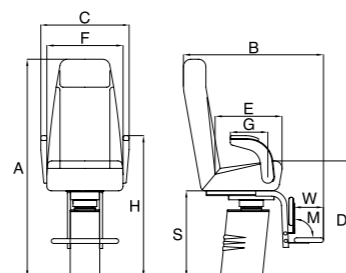

P 238 F PILOT SEAT

Code	A (mm)	B (mm)	C (mm)	D (mm)	E (mm)	F (mm)
MM BSZ P238F	1460	936	590	780	450	510
	G (mm)	H (mm)	M (°)	S (mm)	W (mm)	Weight (kg)
	250	946	90	580	196	51

- Completely fixed. Adjustable hand operated footrest
- Available with similar-leather or real leather upholstery
- In conformity with the American Rules H-31 MNNA ABYC