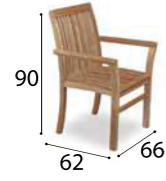

Code	Description	Weight
MM DDN 027015	Barcelona - 3-seater	18 kg

Code	Description	Weight
MM DDN 027001	Barcelona - Armchair	7 kg

Code	Description	Weight
MM DDN 227280	Barcelona - Dining table 150 x 150 cm	49 kg

Category A
Plain colour
Man-made LEATHER

Category B
Plain colour
SILK

Category B
Plain colour
TWEED

Category B
Plain colour
CURL

Royal Botania®

SOLID COLLECTION

Code	Description	Weight
MM ROY DEL47	Solid - DEL REY Chair	7 kg

Code	Description	Weight
MM ROY DEL55	Solid - DEL REY Chair	8,5 kg

Code	Description	Weight
MM ROY DEL60	Solid - DEL REY Chair	11 kg

Code	Description	Weight
MM ROY DEL51	Solid - DEL REY Table	5 kg

Code	Description	Weight
MM ROY HER47	Solid - HERITAGE Chair	7 kg

Code	Description	Weight
MM ROY HER55FL	Solid - HERITAGE Chair	9 kg

Code	Description	Weight
MM ROY HER154	Solid - HERITAGE Bench	22 kg

Code	Description	Weight
MM ROY HER184	Solid - HERITAGE Bench	25 kg

Code	Description	Weight
MM ROY HER195	Solid - HERITAGE Beach chair	27 kg