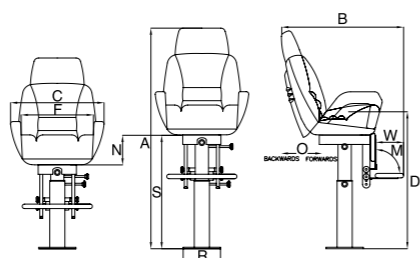

P 223 VANITY CLASSIC PILOT SEAT

Code	A (mm)	B (mm)	C (mm)	D (mm)	F (mm)	M (°)
MM BSZ P223C	1480	820	680	920	480	90
	N (mm)	O (mm)	R (mm)	S (mm)	W (mm)	Weight (kg)
	200	120	250	760	185	53

- Manual sliding, manual raising, gas assisted
- 360° rotation. Adjustable hand operated footrest
- Available with similar-leather or real leather upholstery
- In conformity with the American Rules H-31 MNNA ABYC