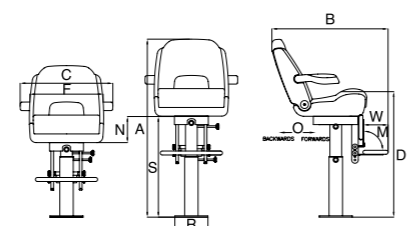

P 223 VANITY SPORT PILOT SEAT

Code	A (mm)	B (mm)	C (mm)	D (mm)	F (mm)	M (°)
MM BSZ P223S	1345	880	700	950	550	90
	N (mm)	O (mm)	R (mm)	S (mm)	W (mm)	Weight (kg)
	200	120	250	760	185	52

- Manual sliding, manual raising, gas assisted
- 360° rotation. Adjustable hand operated footrest
- Available with similar-leather or real leather upholstery