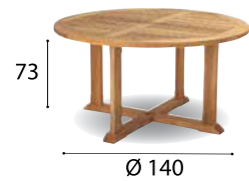

Code	Description	Weight
MM ROY WES140	Solid - WESTHAM Table	41 kg