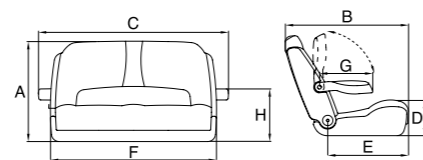

P 228 SOFA

Code	A (mm)	B (mm)	C (mm)	D (mm)	E (mm)	F (mm)	G (mm)	H (mm)	Weight (kg)
MM BSZ P228	550	~ 680	1105	~ 210	~ 470	965	310	320	45

- Body and padding NCL made
- Suitable for two people
- NCL made covered arms
- Available with similar-leather or real leather upholstery