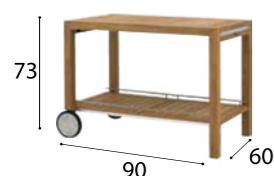

Code	Description	Weight
MM ROY IXITT	Solid - IXIT Table	40 kg