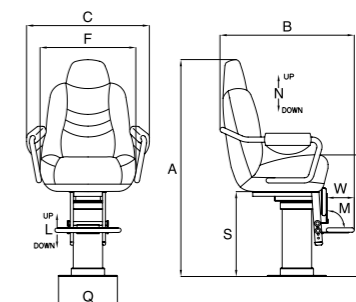

P 225 DALLAS PILOT SEAT

Code	A (mm)	B (mm)	C (mm)	D (mm)	F (mm)	L (mm)
MM BSZ P225	1480	~ 920	780	~ 826	640	50
	M (°)	N (mm)	Q (mm)	S (mm)	W (mm)	Weight (kg)
	90	~ 200	400	580	190	99

- With automatic electric movements for sliding and seat raising
- Adjustable hand operated footrest
- Available with similar-leather or real leather upholstery
- Track ball or Joystick available on demand
- In conformity with the American Rules H-31 MNNA ABYC