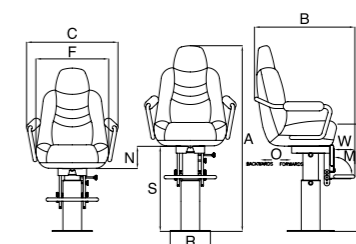

P 224 TEXAS PILOT SEAT

Code	A (mm)	B (mm)	C (mm)	D (mm)	F (mm)	M (°)
MM BSZ P224	1650	900	780	960	640	90
	N (mm)	O (mm)	R (mm)	S (mm)	W (mm)	Weight (kg)
	200	120	420x360	760	185	99

- Manual sliding, manual raising, gas assisted
- 360° rotation. Adjustable hand operated footrest
- Available with similar-leather or real leather upholstery
- Track ball, Joystick and glass support available on demand
- In conformity with the American Rules H-31 MNNA ABYC