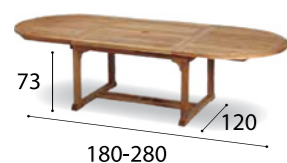

Code	Description	Weight
MM ROY IXIT280	Solid - LEYTON Dining Table	74 kg

For your telephone orders ..... +39 0184 573346 press #1

E-mail orders and estimates ..... sales@mansuetomarine.it

Technical support ..... technical@mansuetomarine.it

Product Support & Data-Sheets ..... service@mansuetomarine.it

General Inquiries ..... info@mansuetomarine.it