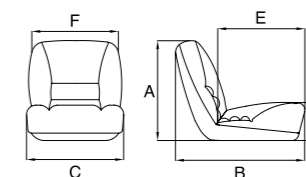

P 209 PILOT SEAT

Code	A (mm)	B (mm)	C (mm)	D (mm)	E (mm)	F (mm)	Weight (kg)
MM BSZ P209	530	690	520	210	~ 460	460	15

- Body and padding NCL made
- Can be mounted on a mobile support
- Available with similar-leather or real leather upholstery