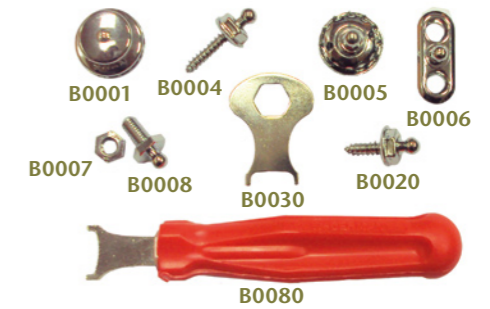

ACCESSORIES

POLISHED STAINLESS STEEL PRESS-BUTTONS	
Code	Description
MM RNC B0130	S/S Barrel Press-Button K1A/3
MM RNC B0131	S/S Socket K1B
MM RNC B0132	S/S Stud K1C
MM RNC B0133	S/S Eyelet K1D

ORIGINAL TENAX FASTENERS	
Code	Description
MM RNC B0001	TENAX Female Side
MM RNC B0004	TENAX S/S Screw Stud 16mm
MM RNC B0005	TENAX Male W/Knurled Ring
MM RNC B0006	TENAX 2-Hole Male Plate
MM RNC B0007	TENAX Nut F/B0008
MM RNC B0008	TENAX Male W/Threaded Pin
MM RNC B0020	TENAX S/S Screw Stud 11mm
MM RNC B0030	Special Tool Device F/TENAX Pins
MM RNC B0080	Tool Device W/Handle F/TENAX Pins

Professional snap kit with divider box for easy storage and use also available.