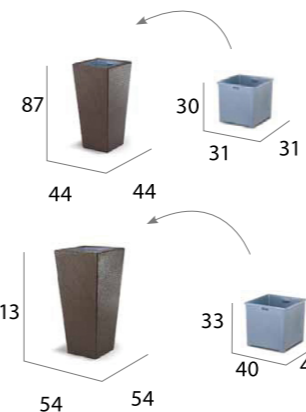

PLANTERS COLLECTION

040 bronze

065 teak

083 chalk

Code	Description	Weight
MM DDN 053050	Planter high XL	8 kg

Code	Description	Weight
MM DDN 053070	Planter high XXL	10 kg

www.mansuetomarine.it