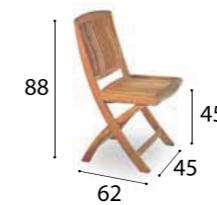

Code	Description	Weight
MM DDN 027015	Barcelona - 3-seater	18 kg

Code	Description	Weight
MM DDN 027001	Barcelona - Armchair	7 kg

Code	Description	Weight
MM DDN 227280	Barcelona - Dining table 150 x 150 cm	49 kg

Category A
Plain colour
Man-made LEATHER

Category B
Plain colour
SILK

Category B
Plain colour
TWEED

Category B
Plain colour
CURL

Royal Botania®

SOLID COLLECTION

Code	Description	Weight
MM ROY DEL47	Solid - DEL REY Chair	7 kg

Code	Description	Weight
MM ROY DEL55	Solid - DEL REY Chair	8,5 kg

Code	Description	Weight
MM ROY DEL60	Solid - DEL REY Chair	11 kg

Code	Description	Weight
MM ROY DEL51	Solid - DEL REY Table	5 kg

Code	Description	Weight
MM ROY HER47	Solid - HERITAGE Chair	7 kg

Code	Description	Weight
MM ROY HER55FL	Solid - HERITAGE Chair	9 kg

Code	Description	Weight
MM ROY HER154	Solid - HERITAGE Bench	22 kg

Code	Description	Weight
MM ROY HER184	Solid - HERITAGE Bench	25 kg

Code	Description	Weight
MM ROY HER195	Solid - HERITAGE Beach chair	27 kg