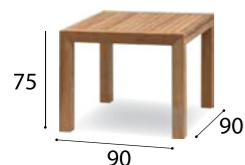

Code	Description	Weight
MM ROY IXIT90	Solid - IXIT Table	36 kg