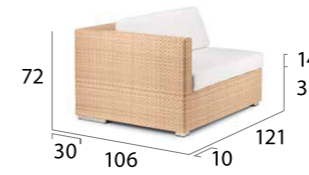

 Special padded towel in the design of a "leaf"

Code	Description	Weight
MM DDN 035018	Leaf - Beach chair XS	15 kg

Code	Description	Weight
MM DDN 035024	Leaf - Beach chair XXL	25 kg

Code	Description	Weight
MM DDN 035033	Leaf - Side table	4 kg

DEDON®

LOUNGE COLLECTION

- 018 java 
- 066 bleach 

Code	Description	Weight
MM DDN 029008	Lounge - Lounge chair	21 kg

Code	Description	Weight
MM DDN 029007	Lounge - Corner module	18 kg

Code	Description	Weight
MM DDN 029003	Lounge - Right module	19 kg