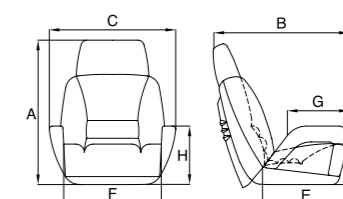

P 226 PILOT SEAT

Code	A (mm)	B (mm)	C (mm)	D (mm)	E (mm)	F (mm)	G (mm)	H (mm)	Weight (kg)
MM BSZ P226	720	~ 670	680	200	430	480	300	290	26

- Body and padding NCL made
- Can be mounted on a mobile support
- NCL made covered arms
- Available with similar-leather or real leather upholstery
- In conformity with the American Rules H-31 MNNA ABYC