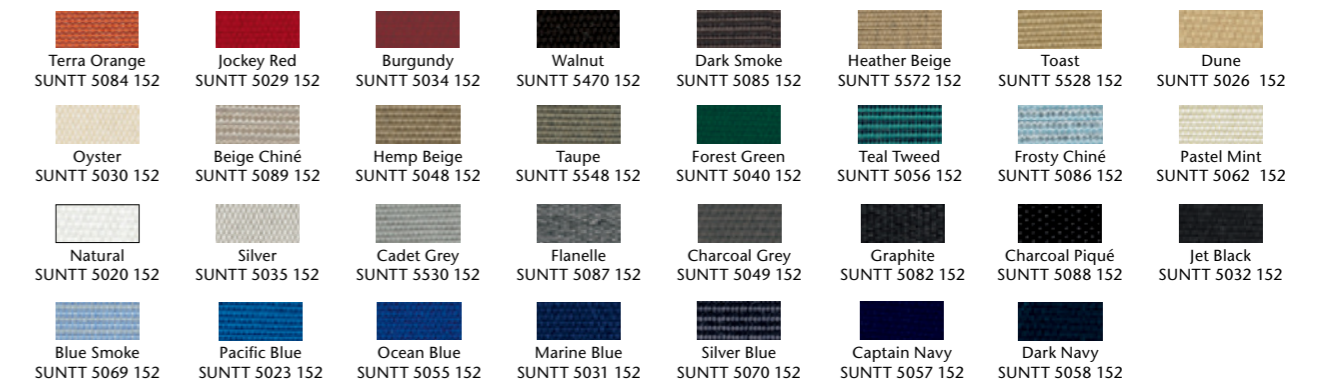

Available Colours

SUNBRELLA® NEW

Code	Type	Weight	Roll Length	Width	Finish	Application
MM SNB + colour code	NEW	315g/m²	60 m	152 cm	Special marine treatment	• UPF50+* • UPF30+** • Breathability • Cockpit cover, spray hood, bimini top, sun awning, flybridge, dodgers, winch cover, mainsail cover

*Fabric filtration: 100% of UVB rays.

** Fabric filtration: 95% of UVB rays.

■ = recommended ■ = possible