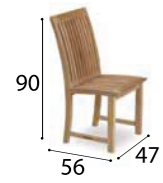

Code	Description	Weight
MM DDN 027015	Barcelona - 3-seater	18 kg

Code	Description	Weight
MM DDN 027001	Barcelona - Armchair	7 kg

Code	Description	Weight
MM DDN 227280	Barcelona - Dining table 150 x 150 cm	49 kg

Category A
Plain colour
Man-made LEATHER

Category B
Plain colour
SILK

Category B
Plain colour
TWEED

Category B
Plain colour
CURL

Royal Botania®

SOLID COLLECTION

Code	Description	Weight
MM ROY DEL47	Solid - DEL REY Chair	7 kg

Code	Description	Weight
MM ROY DEL55	Solid - DEL REY Chair	8,5 kg

Code	Description	Weight
MM ROY DEL60	Solid - DEL REY Chair	11 kg

Code	Description	Weight
MM ROY DEL51	Solid - DEL REY Table	5 kg

Code	Description	Weight
MM ROY HER47	Solid - HERITAGE Chair	7 kg

Code	Description	Weight
MM ROY HER55FL	Solid - HERITAGE Chair	9 kg

Code	Description	Weight
MM ROY HER154	Solid - HERITAGE Bench	22 kg

Code	Description	Weight
MM ROY HER184	Solid - HERITAGE Bench	25 kg

Code	Description	Weight
MM ROY HER195	Solid - HERITAGE Beach chair	27 kg