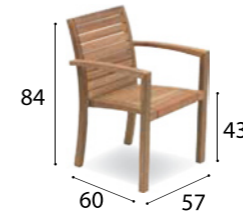

Code	Description	Weight
MM DDN 027015	Barcelona - 3-seater	18 kg

Code	Description	Weight
MM DDN 027001	Barcelona - Armchair	7 kg

Code	Description	Weight
MM DDN 227280	Barcelona - Dining table 150 x 150 cm	49 kg

Code	Description	Weight
MM ROY MAL180W	Solid - MALIBU Table	53 kg

Code	Description	Weight
MM ROY MAL240W	Solid - MALIBU Table	70 kg

Code	Description	Weight
MM ROY WES140	Solid - WESTHAM Table	41 kg

Code	Description	Weight
MM ROY WES180	Solid - WESTHAM Table	62 kg

Code	Description	Weight
MM ROY IXIT70	Solid - IXIT Chair	18 kg

Code	Description	Weight
MM ROY IXIT70C	Solid - IXIT Corner Bench	25 kg

Code	Description	Weight
MM ROY IXIT70R	Solid - IXIT Right Chair	21 kg

Code	Description	Weight
MM ROY IXIT70L	Solid - IXIT Left Chair	21 kg

Code	Description	Weight
MM ROY IXIT77	Solid - IXIT Armchair	24 kg

Code	Description	Weight
MM ROY IXIT70T	Solid - IXIT Table	12 kg

Code	Description	Weight
MM ROY IXIT55	Solid - IXIT Armchair	9 kg