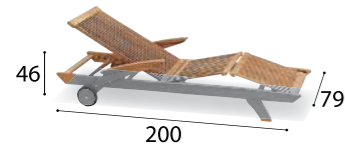

Category A
Plain colour
Man-made LEATHER

Category B
Plain colour
SILK

Category B
Plain colour
TWEED

Category B
Plain colour
CURL

Royal Botania®

SOLID COLLECTION

Code	Description	Weight
MM ROY DEL47	Solid - DEL REY Chair	7 kg

Code	Description	Weight
MM ROY DEL55	Solid - DEL REY Chair	8,5 kg

Code	Description	Weight
MM ROY DEL60	Solid - DEL REY Chair	11 kg

Code	Description	Weight
MM ROY DEL51	Solid - DEL REY Table	5 kg

Code	Description	Weight
MM ROY HER47	Solid - HERITAGE Chair	7 kg

Code	Description	Weight
MM ROY HER55FL	Solid - HERITAGE Chair	9 kg

Code	Description	Weight
MM ROY HER154	Solid - HERITAGE Bench	22 kg

Code	Description	Weight
MM ROY HER184	Solid - HERITAGE Bench	25 kg

Code	Description	Weight
MM ROY HER195	Solid - HERITAGE Beach chair	27 kg