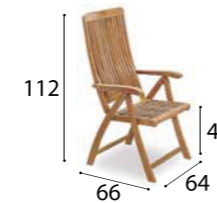

Category A
Plain colour
Man-made LEATHER

Category B
Plain colour
SILK

Category B
Plain colour
TWEED

Category B
Plain colour
CURL

Royal Botania®

SOLID COLLECTION

Code	Description	Weight
MM ROY DEL47	Solid - DEL REY Chair	7 kg

Code	Description	Weight
MM ROY DEL55	Solid - DEL REY Chair	8,5 kg

Code	Description	Weight
MM ROY DEL60	Solid - DEL REY Chair	11 kg

Code	Description	Weight
MM ROY DEL51	Solid - DEL REY Table	5 kg

Code	Description	Weight
MM ROY HER47	Solid - HERITAGE Chair	7 kg

Code	Description	Weight
MM ROY HER55FL	Solid - HERITAGE Chair	9 kg

Code	Description	Weight
MM ROY HER154	Solid - HERITAGE Bench	22 kg

Code	Description	Weight
MM ROY HER184	Solid - HERITAGE Bench	25 kg

Code	Description	Weight
MM ROY HER195	Solid - HERITAGE Beach chair	27 kg