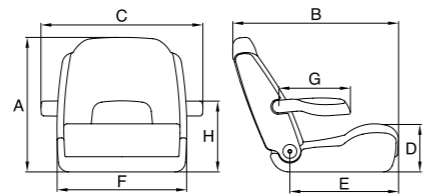

P 227 PILOT SEAT

Code	A (mm)	B (mm)	C (mm)	D (mm)	E (mm)	F (mm)	G (mm)	H (mm)	Weight (kg)
MM BSZ P227	580	~ 720	700	220	470	560	310	320	23

- Body and padding NCL made
- Can be mounted on a mobile support
- Available with similar-leather or real leather upholstery