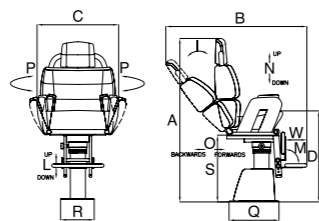

P 222 SIRIO PILOT SEAT

Code	A (mm)	B (mm)	C (mm)	D (mm)	I (°)	L (mm)	M (°)	Weight (kg)
MM BSZ P222	1500	~ 1220	700	790	~ 47	50	90	90
	N (mm)	O (mm)	P (°)	Q (mm)	R (mm)	S (mm)	W (mm)	Power supply (volt)
	180	180	90	430	290	580	190	12-24

- With automatic electric movements for sliding, backrest leaning and seat raising
- 180° rotation. Adjustable hand operated footrest and arms
- Available with similar-leather or real leather upholstery