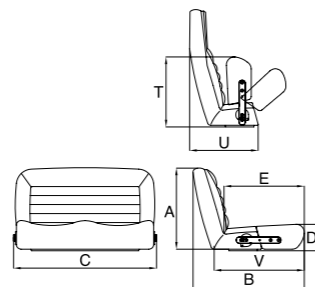

P 231 PILOT SEAT

Code	A (mm)	B (mm)	C (mm)	D (mm)	E (mm)	T (mm)	U (mm)	V (mm)	Weight (kg)
MM BSZ P231	510	700	900	~ 170	500	440	~ 430	570	40

- Body and padding NCL made
- Settee tilts to allow for a standing steering position
- Suitable for two people
- Available with similar-leather or real leather upholstery