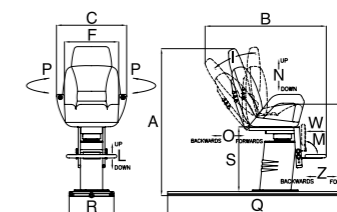

P 219 PRESIDENT PLUS PILOT SEAT

Code	A (mm)	B (mm)	C (mm)	D (mm)	F (mm)	I (°)	L (mm)	M (°)	Weight (kg)
MM BSZ P219	1320	~ 1090	680	750	480	35	50	90	73
	N (mm)	O (mm)	P (°)	Q (mm)	R (mm)	S (mm)	W (mm)	Z (mm)	Power supply (volt)
	250	180	90	1000-1600	400	580	190	550-1150	12-24

- With automatic electric movements for sliding, backrest leaning and seat lifting
- 180° rotation. Adjustable hand operated footrest
- Sliding on floor with mechanic interval blocking
- Available with similar-leather or real leather upholstery
- In conformity with the American Rules H-31 MNNA ABY