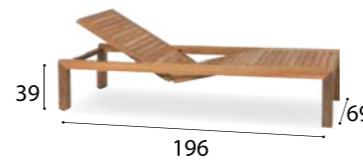

Code	Description	Weight
MM ROY IXIT70L	Solid - IXIT Left Chair	21 kg

Code	Description	Weight
MM ROY IXIT77	Solid - IXIT Armchair	24 kg

Code	Description	Weight
MM ROY IXIT70T	Solid - IXIT Table	12 kg

Code	Description	Weight
MM ROY IXIT55	Solid - IXIT Armchair	9 kg

Code	Description	Weight
MM ROY IXIT195	Solid - IXIT Beach Chair	32 kg

Code	Description	Weight
MM ROY IXIT50	Solid - IXIT Table	7 kg

Code	Description	Weight
MM ROY IXIT270	Solid - IXIT Dining table	73 kg