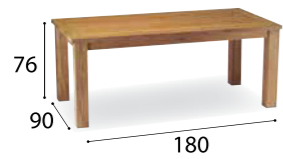

Code	Description	Weight
MM DDN 027015	Barcelona - 3-seater	18 kg

Code	Description	Weight
MM DDN 027001	Barcelona - Armchair	7 kg

Code	Description	Weight
MM DDN 227280	Barcelona - Dining table 150 x 150 cm	49 kg

Code	Description	Weight
MM DDN 227130	Barcelona - Dining table 110 x 300 cm	71 kg

Code	Description	Weight
MM DDN 027034	Barcelona - Side table 46 x 46 cm	10 kg

Code	Description	Weight
MM DDN 027019	Barcelona - Beach chair	15 kg

Code	Description	Weight
MM ROY DEL55	Solid - DEL REY Chair	8,5 kg

Code	Description	Weight
MM ROY DEL60	Solid - DEL REY Chair	11 kg

Code	Description	Weight
MM ROY DEL51	Solid - DEL REY Table	5 kg

Code	Description	Weight
MM ROY HER47	Solid - HERITAGE Chair	7 kg

Code	Description	Weight
MM ROY HER55FL	Solid - HERITAGE Chair	9 kg

Code	Description	Weight
MM ROY HER154	Solid - HERITAGE Bench	22 kg

Code	Description	Weight
MM ROY HER184	Solid - HERITAGE Bench	25 kg

Code	Description	Weight
MM ROY HER195	Solid - HERITAGE Beach chair	27 kg