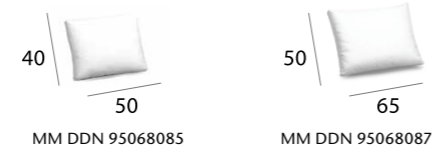

Code	Description	Weight
MM DDN 027015	Barcelona - 3-seater	18 kg

Code	Description	Weight
MM DDN 027001	Barcelona - Armchair	7 kg

Code	Description	Weight
MM DDN 227280	Barcelona - Dining table 150 x 150 cm	49 kg

083 chalk

Code	Description	Weight
MM DDN 053050	Planter high XL	8 kg

Code	Description	Weight
MM DDN 053070	Planter high XXL	10 kg

www.mansuetomarine.it

Code	Description	Weight
MM DDN 053030	Planter low XL	6 kg

Code	Description	Weight
MM DDN 053010	Planter low XXL	9 kg

DEDON®

DECO CUSHIONS

Deco cushions

Deco cushion CITY CAMP

Deco cushion SPA

FABRICS

Category A
Plain colour
Acrylic

Category A
Plain colour
Man-made LEATHER

Category B
Plain colour
SILK

Category B
Plain colour
TWEED

Category B
Plain colour
CURL

Royal Botania®

SOLID COLLECTION

Code	Description	Weight
MM ROY DEL47	Solid - DEL REY Chair	7 kg