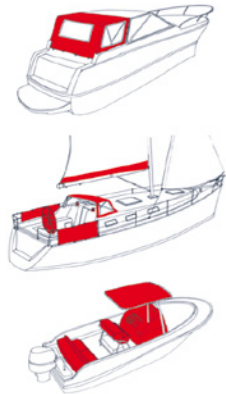

sunbrella
SUNBRELLA® BINDINGS

■ = recommended

Code	Type	Weight	Roll Length	Width	Finish	Application
MM SNB + colour code	BINDINGS	-	150 m	23 mm	-	• UV resistant • Dimensional stability