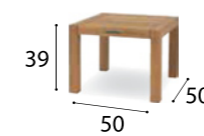

Code	Description	Weight
MM DDN 027015	Barcelona - 3-seater	18 kg

Code	Description	Weight
MM DDN 027001	Barcelona - Armchair	7 kg

Code	Description	Weight
MM DDN 227280	Barcelona - Dining table 150 x 150 cm	49 kg

Code	Description	Weight
MM ROY IXIT70L	Solid - IXIT Left Chair	21 kg

Code	Description	Weight
MM ROY IXIT77	Solid - IXIT Armchair	24 kg

Code	Description	Weight
MM ROY IXIT70T	Solid - IXIT Table	12 kg

Code	Description	Weight
MM ROY IXIT55	Solid - IXIT Armchair	9 kg

Code	Description	Weight
MM ROY IXIT195	Solid - IXIT Beach Chair	32 kg

Code	Description	Weight
MM ROY IXIT50	Solid - IXIT Table	7 kg

Code	Description	Weight
MM ROY IXIT270	Solid - IXIT Dining table	73 kg