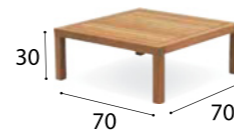

Code	Description	Weight
MM ROY HER47	Solid - HERITAGE Chair	7 kg

Code	Description	Weight
MM ROY HER55FL	Solid - HERITAGE Chair	9 kg

Code	Description	Weight
MM ROY HER154	Solid - HERITAGE Bench	22 kg

Code	Description	Weight
MM ROY HER184	Solid - HERITAGE Bench	25 kg

Code	Description	Weight
MM ROY HER195	Solid - HERITAGE Beach chair	27 kg

Code	Description	Weight
MM ROY MAL180W	Solid - MALIBU Table	53 kg

Code	Description	Weight
MM ROY MAL240W	Solid - MALIBU Table	70 kg

Code	Description	Weight
MM ROY WES140	Solid - WESTHAM Table	41 kg

Code	Description	Weight
MM ROY WES180	Solid - WESTHAM Table	62 kg

Code	Description	Weight
MM ROY IXIT70	Solid - IXIT Chair	18 kg

Code	Description	Weight
MM ROY IXIT70C	Solid - IXIT Corner Bench	25 kg

Code	Description	Weight
MM ROY IXIT70R	Solid - IXIT Right Chair	21 kg

Code	Description	Weight
MM ROY IXIT70L	Solid - IXIT Left Chair	21 kg

Code	Description	Weight
MM ROY IXIT77	Solid - IXIT Armchair	24 kg

Code	Description	Weight
MM ROY IXIT70T	Solid - IXIT Table	12 kg

Code	Description	Weight
MM ROY IXIT55	Solid - IXIT Armchair	9 kg

Code	Description	Weight
MM ROY IXIT195	Solid - IXIT Beach Chair	32 kg

Code	Description	Weight
MM ROY IXIT50	Solid - IXIT Table	7 kg

Code	Description	Weight
MM ROY IXIT270	Solid - IXIT Dining table	73 kg