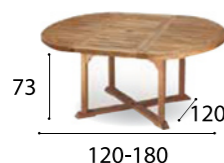

Code	Description	Weight
MM ROY LEY180	Solid - LEYTON Dining Table	45 kg