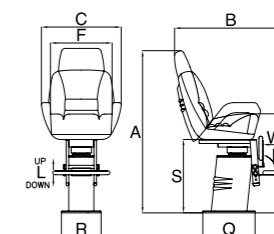

P 216 F PRESIDENT PILOT SEAT

Code	A (mm)	B (mm)	C (mm)	D (mm)	F (mm)	L (mm)
MM BSZ P216F	1290	~880	680	780	480	50
	M (°)	Q (mm)	R (mm)	S (mm)	W (mm)	Weight (kg)
	90	412	312	580	190	52

- Completely fixed. Adjustable hand operated footrest
- Available with similar-leather or real leather upholstery
- In conformity with the American Rules H-31 MNNA ABYC