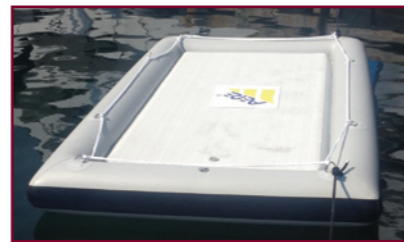

MANSUETO MARINE

**INFLATABLE WORK/PLAY PLATFORM**

MM AER WORKPLAT59FT

**Specs:**

- Standard overall size 5'x9'
- Work area 4'x8'
- Stable work platform and durable construction
- Non-slip surface
- 4 water ballast bags for stability
- Extra floatation on the edges
- D-rings for line attachment
- Safe and easy to inflate
- Deflates for easy storage

**Twofold use:**

- Use it for work and keep your equipment dry
- Use it for play and just jump off of it. Whether for diving or fishing.

**TEMPORARY INFLATABLE DOCK**

MM AER DOCK1810FT

**Specs:**

- Standard overall size 18' wide x 10' deep
- Made for fitting to a large yachts stern or boarding area
- It protects your swim platform
- Durable construction
- Non-slip surface
- 3 water ballast bags for stability
- D-rings for line attachment
- Deflates for easy storage

**Multiple uses:**

- It allows for the safe and convenient docking of jet skis, water toys (Seabobs, Kayaks, Paddle boards) and other water crafts.

**Advantages:**

- Guests or crew will be able to pull safely into a slip purposely designed to secure the watercraft
- Easy and safe embarkation/disembarkation thanks to a floating dock
- It avoids difficult and unsafe maneuver.
- It prevents damage from unskilled operators of jet skis or other water craft.