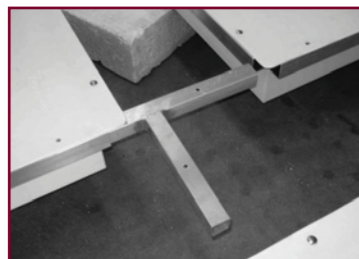

MM ACD ACC-BSO
MM ACD ACC-BS1

MM ACD ACC-CBS

MM ACD ACC-CFP1

CONNECTORS

S style connector

MM ACD CON-S10

S with frame

MM ACD CON-S20

SC style

MM ACD CON-SC1

H Style connector

MM ACD CON-H10

SW Style

MM ACD CON-SW1

T Style

MM ACD CON-T10

TC Style

MM ACD CON-TC1

Use a "T" for the intersection of 3 floats using the connector slot in the frame of the floats. Whereas the "TC" connector allows the connection of floats where there is no frame slot - the side of a float.

MANSUETO MARINE

INFLATABLE WORK/PLAY PLATFORM

MM AER WORKPLAT59FT

Specs:

- Standard overall size 5'x9'
- Work area 4'x8'
- Stable work platform and durable construction
- Non-slip surface
- 4 water ballast bags for stability
- Extra floatation on the edges
- D-rings for line attachment
- Safe and easy to inflate
- Deflates for easy storage

Twofold use:

- Use it for work and keep your equipment dry
- Use it for play and just jump off of it. Whether for diving or fishing.

TEMPORARY INFLATABLE DOCK

MM AER DOCK1810FT

Specs:

- Standard overall size 18' wide x 10' deep
- Made for fitting to a large yachts stern or boarding area
- It protects your swim platform
- Durable construction
- Non-slip surface
- 3 water ballast bags for stability
- D-rings for line attachment
- Deflates for easy storage

Multiple uses:

- It allows for the safe and convenient docking of jet skis, water toys (Seabobs, Kayaks, Paddle boards) and other water crafts.

Advantages:

- Guests or crew will be able to pull safely into a slip purposely designed to secure the watercraft
- Easy and safe embarkation/disembarkation thanks to a floating dock
- It avoids difficult and unsafe maneuver.
- It prevents damage from unskilled operators of jet skis or other water craft.

Various modifications and customization available upon request.

www.mansuetomarine.it