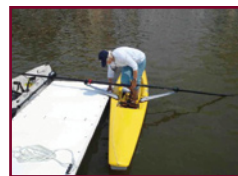

LOW PROFILE 6" – ROWING DOCKS

Code	Description	Weight (pounds)
MM ACD FFLT-0486	4' X 8'	88
MM ACD FFLT-0566	5' X 6'	87
MM ACD FFLT-0586	5' X 8'	115