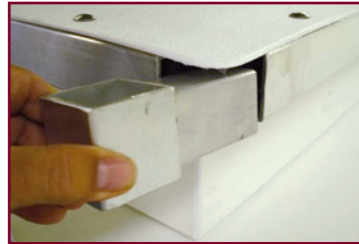

www.mansuetomarine.it

Rub Rail – Bump strip  
Rub Rail installed

MM ACD ACC-BSO  
MM ACD ACC-BS1

Bump strip frame plug

MM ACD ACC-CBS

Frame plug

MM ACD ACC-CFP1

**CONNECTORS**